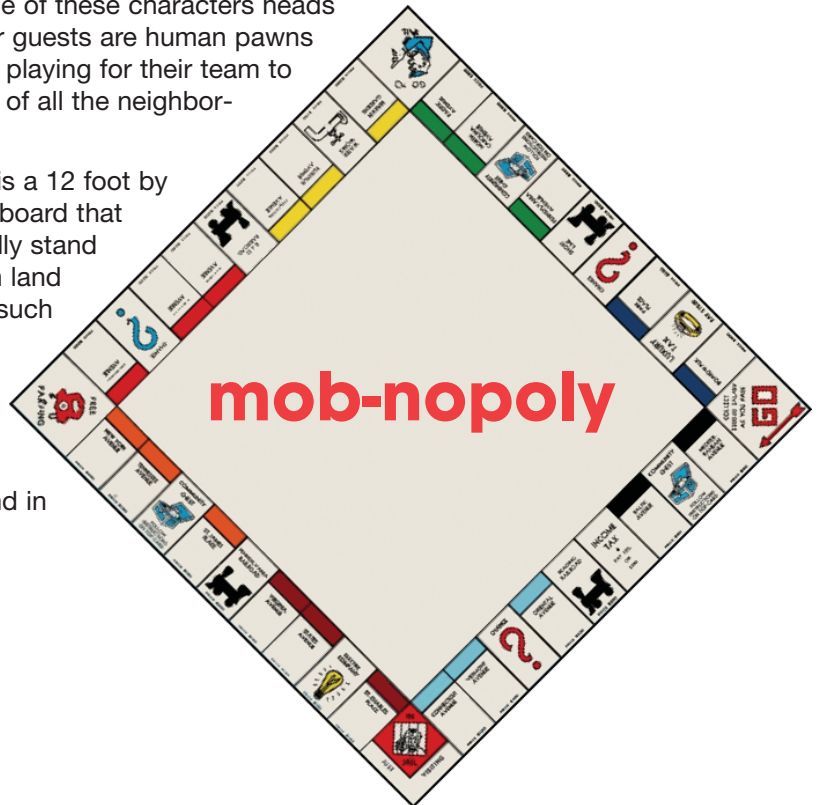

Touring Company

**MORE
COMEDY
THEATER
PRODUCTIONS:**

Clams Casino

**Peggy Sue
Got Buried**

**Way Off
The Track**

**Filly
Cheese Steak**

ASK ABOUT US!

teambonding

MOB-NOPOLY

Your guests are invited to a friendly neighborhood mob meeting and are members of crime families from the North, South, East and West sides of town. Salvatore Balboa, the head of all the crime families was cut down in cold blood at Pluckey Enyuckies I-Talian Restaurant the night before and there's a meeting to decide which side of town will take over as head crime family and to also solve Sal's murder.

There are many suspects including his power hungry wife, his sleazy nephew, his dimwitted son, his oversexed mistress, his arch rival and his arch rival's very attractive step-mother. They all could have had a hand in his death. Each one of these characters heads up a team and your guests are human pawns on the game board playing for their team to be the new leaders of all the neighborhoods.

The playing space is a 12 foot by 12 foot vinyl game board that the suspects actually stand on. Each team can land on various spaces such as chance, pay-off, pay-back, draw, act-out, trivia, define and whacked, or they can pass GO or land in JAIL.